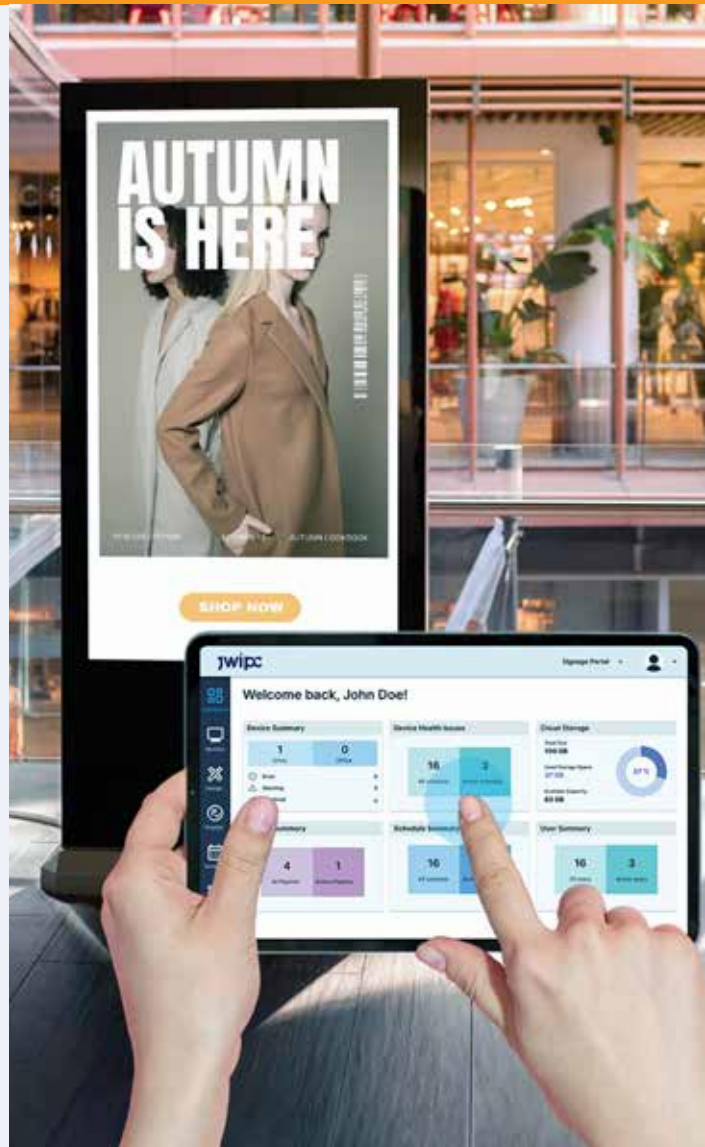

The Ultimate Digital Signage Management System

Manage Smarter, Engage Better, Perform Greater.

Everything You Need for a Smarter, Faster Signage

- Remote & Flexible Content Management
- Support for WiFi
- Unlimited Content Looping Playback
- Remote Content Scheduling
- Screen Splicing
- Screen On/Off
- Data Collection & Reporting
- Content Synchronization

Upload

Effortlessly Track, Analyze & Optimize

Our signage software gives you easy-to-use tools to track performance, improve your content, and keep your hardware running smoothly.

100% Secure CLOUD Based System

Support for Multi-Level User Access

Cloud & Local USB Content Update

Live Layout Preview

Real-Time Hardware & Software Monitoring

Applications

Petrol Station

Building Facade

Themepark