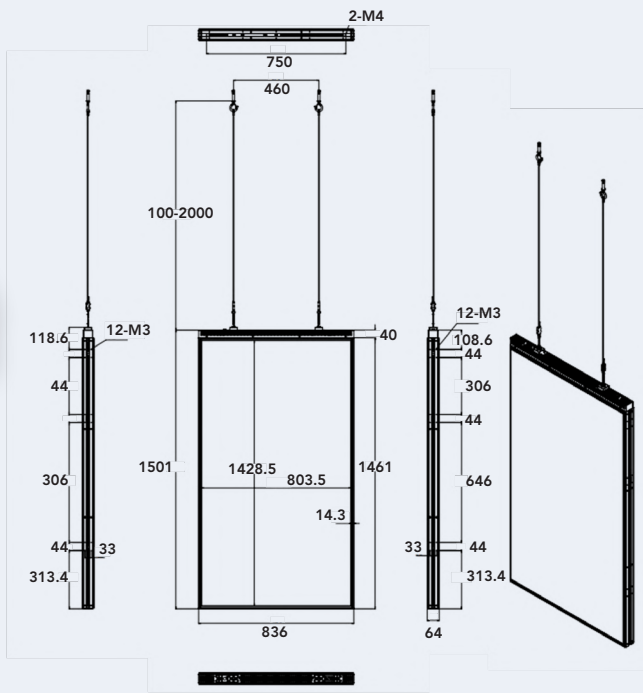

Model: VW5501K ~ VW6501K

MODEL	VW5501K-0725	VW5501K-0735	VW6501K-0725	VW6501K-0730
Display				
LCD Size	55"		65"	
Display Type	TFT-LED			
Resolution (px x px)	3840 x 2160			
Ratio	16 : 9			
Brightness (nits)	700 nits / 2500 nits	700 nits / 3500 nits	700 nits / 2500 nits	700 nits / 3000 nits
Contrast Ratio	3000 : 1			
Response Time	6ms			
Display Color	16.7M			
Viewing Angle (V° / H°)	178° / 178°			
SoC				
CPU	Quad Core Arm			
RAM	2GB			
Storage	16GB			
Operating System	Android 11.0			
Multimedia & Network				
Audio	MPEG-1 Layers I, II, III 2.0, MPEG-4 AAC-LC 5.1/HE-AAC 5.1/BSAC 2.0, WAV, 24-bit linear PCM 7.1			
Video	Support RM/RMVB, MKV, TS, FLV, AVI, VOB, MOV, WMV			
Picture	Support JPG, BMP, PNG, GIF			
Other Format	PDF, PPT, SWF, Text			
Network	RJ45 R/A 100M Ethernet, 2.4Ghz WiFi 802.11b/g/n protocol, Bluetooth 4.2			
Amplifier	Built-in Dual Audio Amplifier			
Interface				
Input Interface	HDMI 2.0 x 1, USB3.0 x 4, RJ45, SD Card Slot, Power Input, etc.			
Output Interface	HDMI OUT, USB x 2			
Power				
Power Voltage	AC 100~240V @ 50~60Hz			
Power Consumption	≤ 470W		≤ 680W	
Working / Storage				
Environment				
Working Temperature	-10°C ~ 50°C			
Storage Temperature	-20°C ~ 60°C			
Working Humidity	5% ~ 90% RH			
Storage Humidity	5% ~ 90% RH			
Lifespan	50,000 Hours			
Panel Structure				
Color	Black / White			
Body Structure	Aluminum & Sheet Metal Case			
Display Weight	46 kg		54 kg	
Active Area (mm)	1209 x 680.4		1428.5 x 803.5	
Overall Dimension (W x H x D, mm)	1282 x 713 x 57		1501 x 836 x 64	
Installation Method	Ceiling Mount			

Technical Drawings

32"

43"

65"

Applications

Retail Stores

Hospitals

Airports