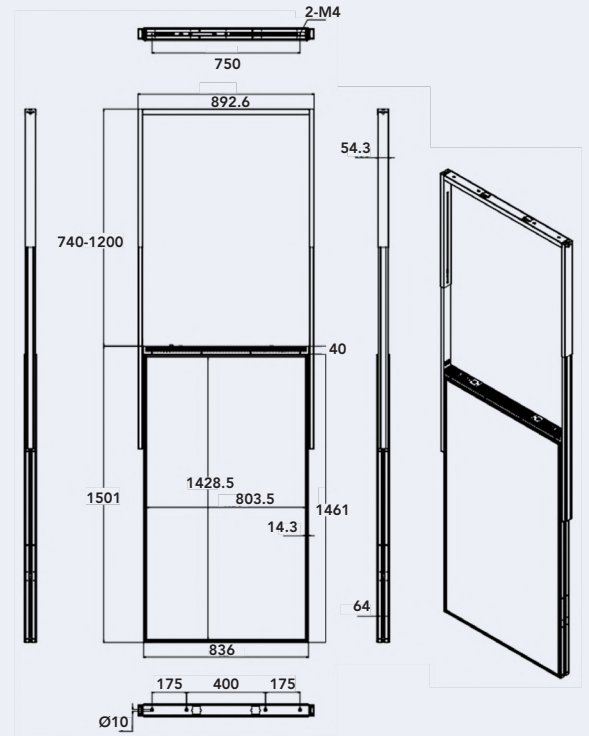

Model: VW5501K ~ VW6501K

MODEL	VW5501K-0725	VW5501K-0735	VW6501K-0725	VW6501K-0730
Display				
LCD Size	55"		65"	
Display Type	TFT-LED			
Resolution (px x px)	3840 x 2160			
Ratio	16 : 9			
Brightness (nits)	700 nits / 2500 nits	700 nits / 3500 nits	700 nits / 2500 nits	700 nits / 3000 nits
Contrast Ratio	3000 : 1			
Response Time	6ms			
Display Color	16.7M			
Viewing Angle (V° / H°)	178° / 178°			
SoC				
CPU	Quad Core Arm			
RAM	2GB			
Storage	16GB			
Operating System	Android 11.0			
Multimedia & Network				
Audio	MPEG-1 Layers I, II, III 2.0, MPEG-4 AAC-LC 5.1/HE-AAC 5.1/BSAC 2.0, WAV, 24-bit linear PCM 7.1			
Video	Support RM/RMVB, MKV, TS, FLV, AVI, VOB, MOV, WMV			
Picture	Support JPG, BMP, PNG, GIF			
Other Format	PDF, PPT, SWF, Text			
Network	RJ45 R/A 100M Ethernet, 2.4Ghz WiFi 802.11b/g/n protocol, Bluetooth 4.2			
Amplifier	Built-in Dual Audio Amplifier			
Interface				
Input Interface	HDMI 2.0 x 1, USB3.0 x 4, RJ45, SD Card Slot, Power Input, etc.			
Output Interface	HDMI OUT, USB x 2			
Power				
Power Voltage	AC 100~240V @ 50~60Hz			
Power Consumption	≤ 470W		≤ 680W	
Working / Storage				
Environment				
Working Temperature	-10°C ~ 50°C			
Storage Temperature	-20°C ~ 60°C			
Working Humidity	5% ~ 90% RH			
Storage Humidity	5% ~ 90% RH			
Lifespan	50,000 Hours			
Panel Structure				
Color	Black / White			
Body Structure	Aluminum & Sheet Metal Case			
Display Weight	46 kg		54 kg	
Active Area (mm)	1209 x 680.4		1428.5 x 803.5	
Overall Dimension (W x H x D, mm)	1282 x 713 x 57		1501 x 836 x 64	
Installation Method	Ceiling Mount			

Technical Drawings

32"

43"

65"

Applications

Retail Stores

Hospitals

Airports