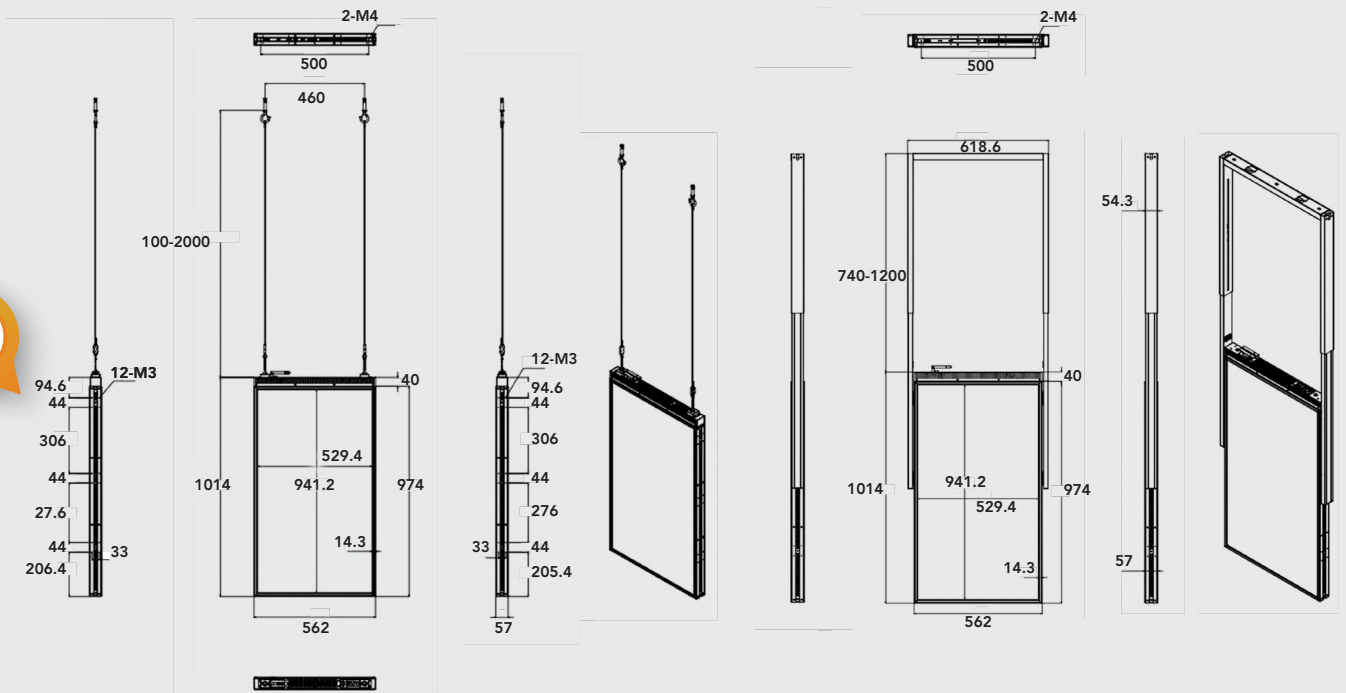

Technical Drawings

32"

43"