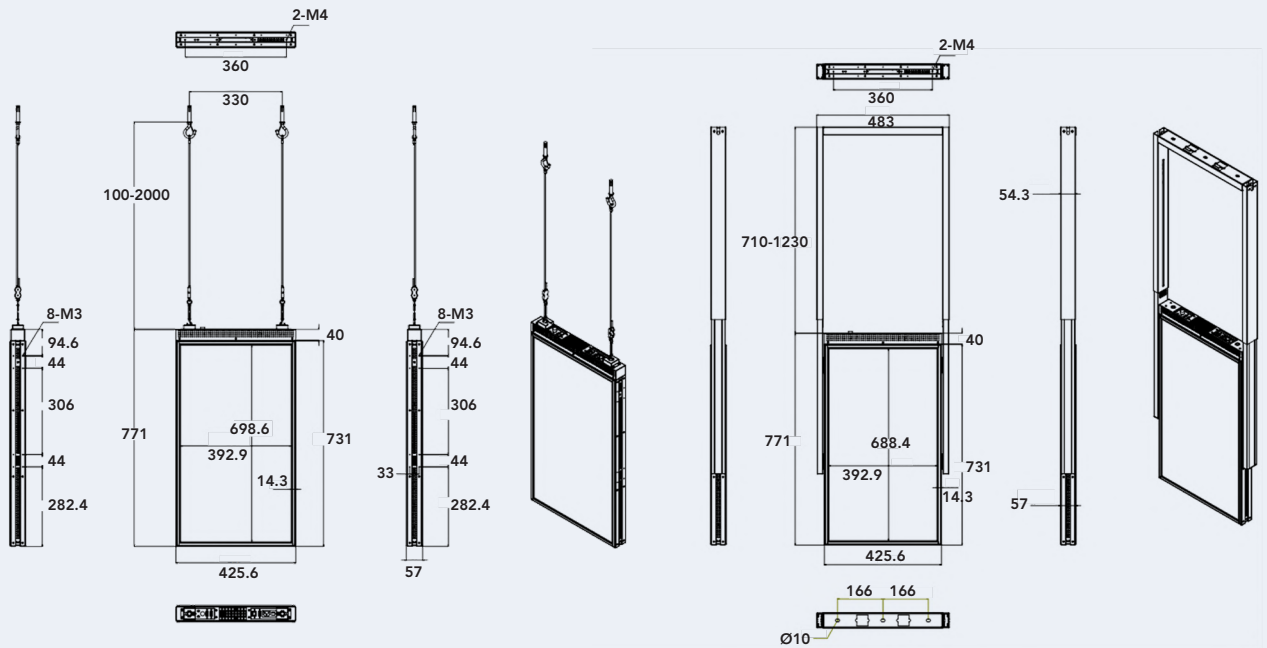

Technical Drawings

32"