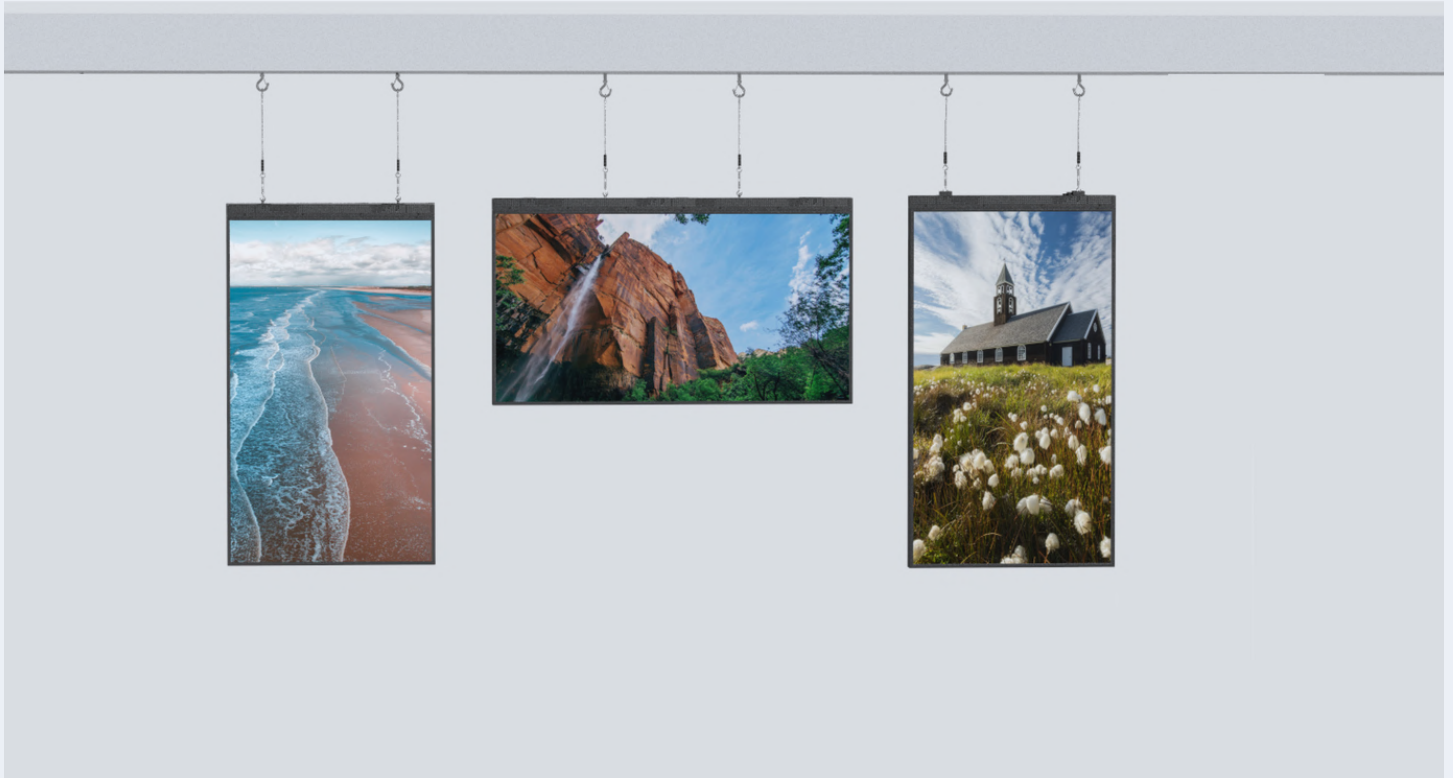

Key Features

HD Resolution

Achieve the restoration of HD / 4K resolution original content, providing a lifelike visual experience.

Slim & Lightweight Design

Aluminum material for lightweight purposes, offering effortless installation and maintenance.

Narrow Bezel

A narrow bezel creates a seamless linking visual that enables captivating visual experiences.

Reliable & Long Lifespan

Industrial-grade LCD panel designed for dependable 24/7 operation. With an impressive 50,000-hour lifetime, it ensures a reliable long lifespan.

High Brightness & Contrast

With brightness up to 700nits for indoor usage and 3000nits for outdoor usage, and 3000:1 high contrast ratio, the display maintains excellent visibility and contrast in any lighting condition.

Flexible Installation

Landscape and portrait installation for flexibility in content design.