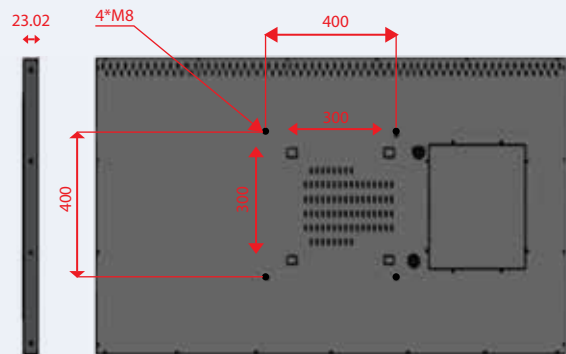

Support for Multi-Level User Access

Cloud & Local USB Content Update

Live Layout Preview

Real-Time Hardware & Software Monitoring

Technical Drawings

32"

43"

55"

Technical Drawings

65"

75"

Technical Drawings

85"

100"

Technical Specifications

Storage
32GB