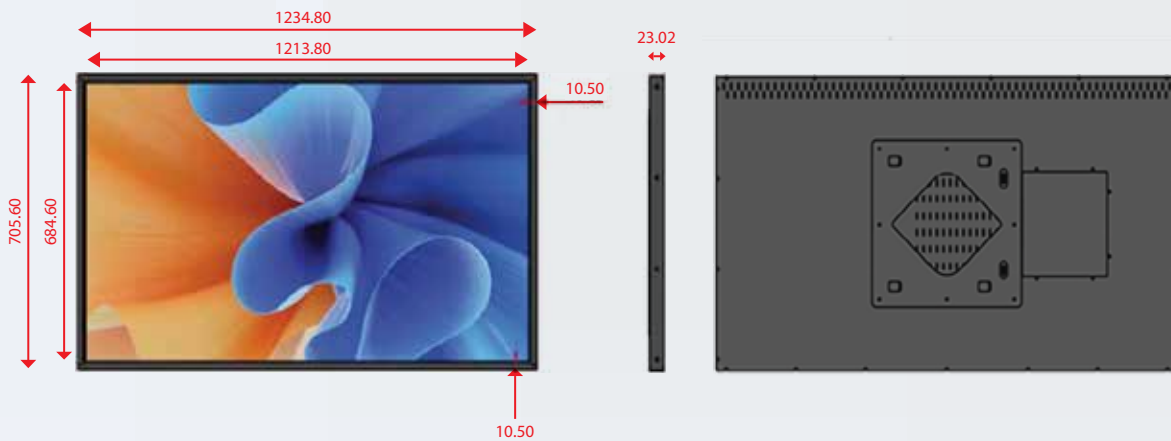

Support for Multi-Level User Access

Cloud & Local USB Content Update

Live Layout Preview

Real-Time Hardware & Software Monitoring

Technical Drawings

32"

43"

55"

Technical Drawings

65"

75"

Technical Drawings

85"

100"

Technical Specifications

Storage
32GB