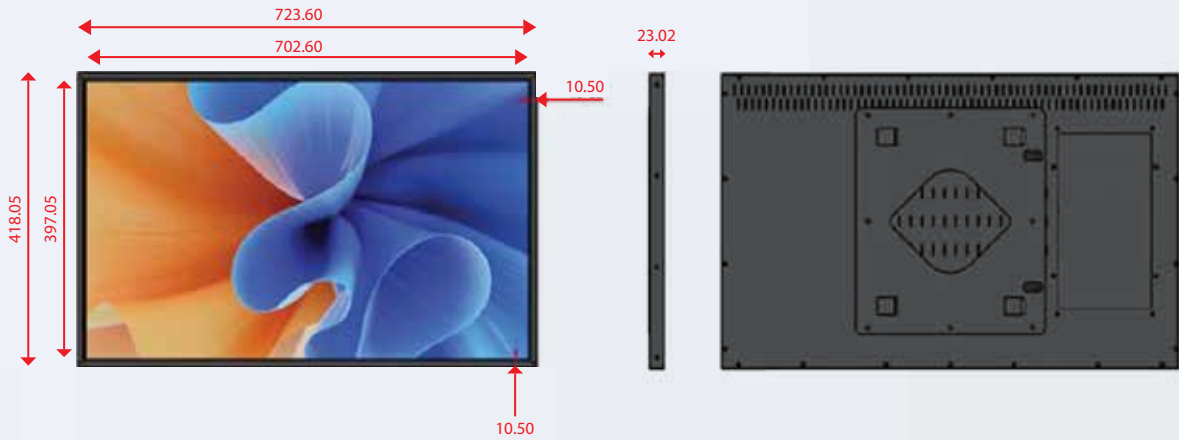

Support for Multi-Level User Access

Cloud & Local USB Content Update

Live Layout Preview

Real-Time Hardware & Software Monitoring

Technical Drawings

32"

43"

55"

Technical Drawings

65"

75"

Technical Drawings

85"

100"

Technical Specifications

Storage
32GB