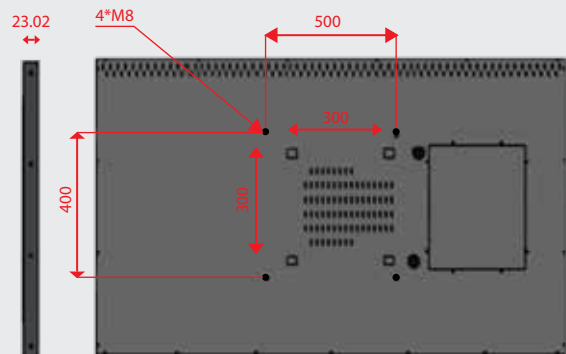

Support for Multi-Level User Access

Cloud & Local USB Content Update

Live Layout Preview

Real-Time Hardware & Software Monitoring

Technical Drawings

32"

43"

55"

Technical Drawings

65"

75"

Technical Drawings

85"

100"

Technical Specifications

Storage
32GB