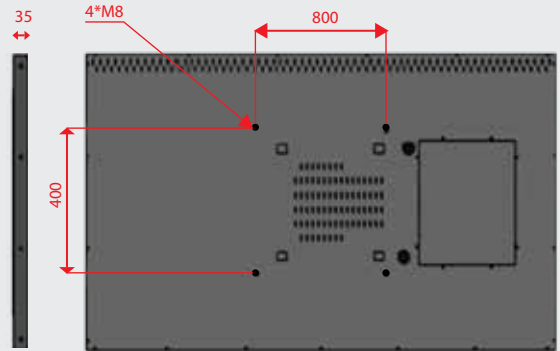

Support for Multi-Level User Access

Cloud & Local USB Content Update

Live Layout Preview

Real-Time Hardware & Software Monitoring

Technical Drawings

32"

43"

55"

Technical Drawings

65"

75"

Technical Drawings

85"

100"

Technical Specifications

Storage
32GB