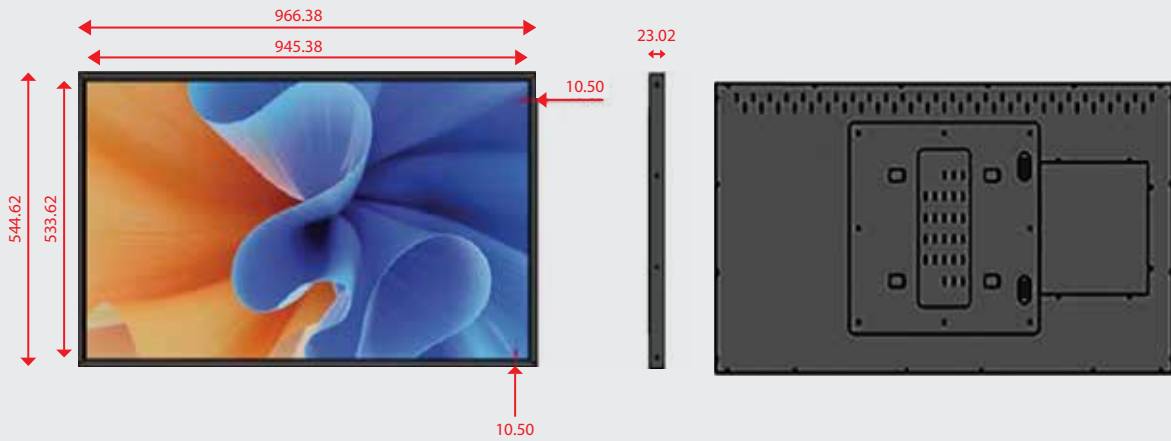

Support for Multi-Level User Access

Cloud & Local USB Content Update

Live Layout Preview

Real-Time Hardware & Software Monitoring

Technical Drawings

32"

43"

55"

Technical Drawings

65"

75"

Technical Drawings

85"

100"

Technical Specifications

Storage
32GB