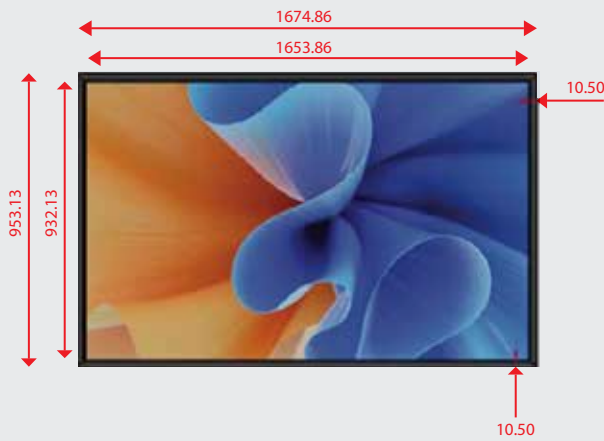

Support for Multi-Level User Access

Cloud & Local USB Content Update

Live Layout Preview

Real-Time Hardware & Software Monitoring

Technical Drawings

32"

43"

55"

Technical Drawings

65"

75"

Technical Drawings

85"

100"

Technical Specifications

Storage
32GB