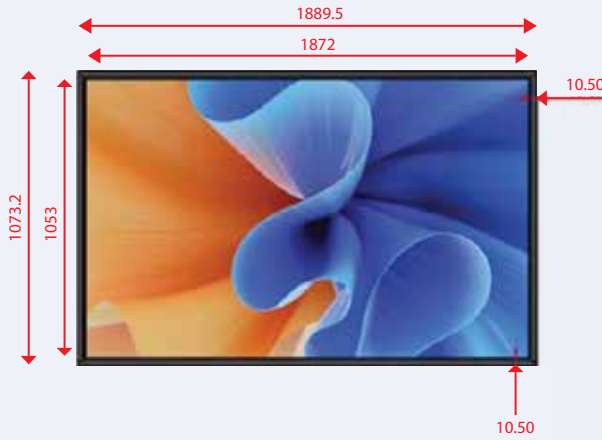

Support for Multi-Level User Access

Cloud & Local USB Content Update

Live Layout Preview

Real-Time Hardware & Software Monitoring

Technical Drawings

32"

43"

55"

Technical Drawings

65"

75"

Technical Drawings

85"

100"

Technical Specifications

Storage
32GB