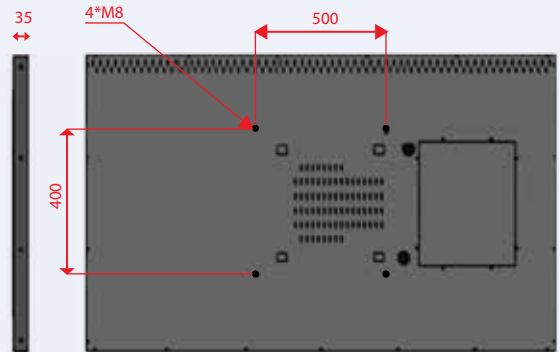

Support for Multi-Level User Access

Cloud & Local USB Content Update

Live Layout Preview

Real-Time Hardware & Software Monitoring

Technical Drawings

32"

43"

55"

Technical Drawings

65"

75"

Technical Drawings

85"

100"

Technical Specifications

Storage
32GB