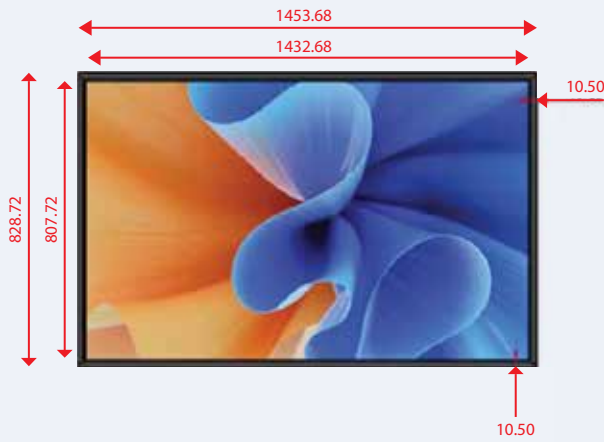

Support for Multi-Level User Access

Cloud & Local USB Content Update

Live Layout Preview

Real-Time Hardware & Software Monitoring

Technical Drawings

32"

43"

55"

Technical Drawings

65"

75"

Technical Drawings

85"

100"

Technical Specifications

Storage
32GB