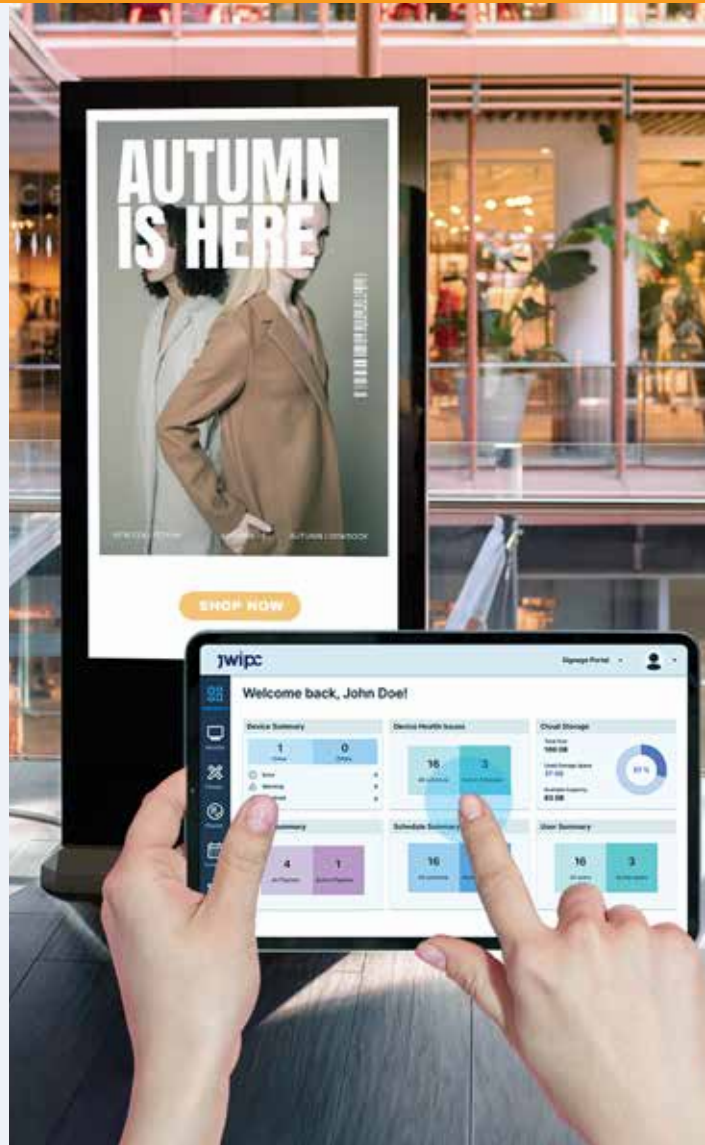

Flexible
Installation

Reliable and
Long Lifespan

Introduction

Introducing our advanced slim and even bezel digital signage, which redefines visual experiences with stunning 4K resolution. Crafted from lightweight aluminum, it ensures easy installation, while its high brightness delivers vibrant displays in any environment. This versatile display meets all your signage needs, supporting both landscape and portrait orientations. The flat design of the back panel and mounting bracket allows for seamless wall attachment without gaps, achieving an exceptional aesthetic. Installation is straightforward and requires no wall drilling.

Flexible Installation

Landscape and portrait installation for flexibility in content design.

The Ultimate Digital Signage Management System

Manage Smarter, Engage Better, Perform Greater.

Everything You Need for a Smarter, Faster Signage

Upload

Effortlessly Track, Analyze & Optimize

Our signage software gives you easy-to-use tools to track performance, improve your content, and keep your hardware running smoothly.

100% Secure CLOUD Based System

Support for Multi-Level User Access

Cloud & Local USB Content Update

Live Layout Preview

Real-Time Hardware & Software Monitoring

Technical Drawings

32"

43"

55"