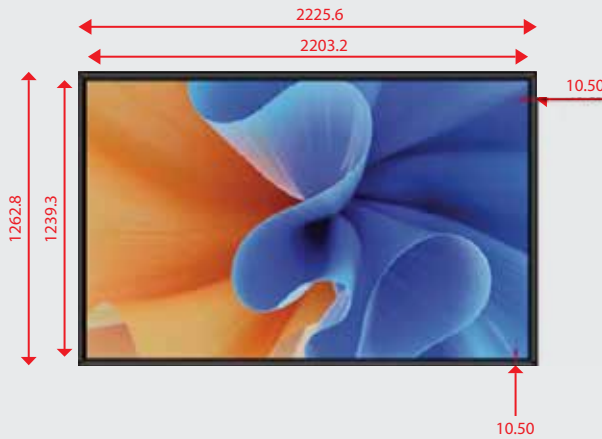

Support for Multi-Level User Access

Cloud & Local USB Content Update

Live Layout Preview

Real-Time Hardware & Software Monitoring

Technical Drawings

32"

43"

55"

Technical Drawings

65"

75"

Technical Drawings

85"

100"

Technical Specifications

Storage
32GB