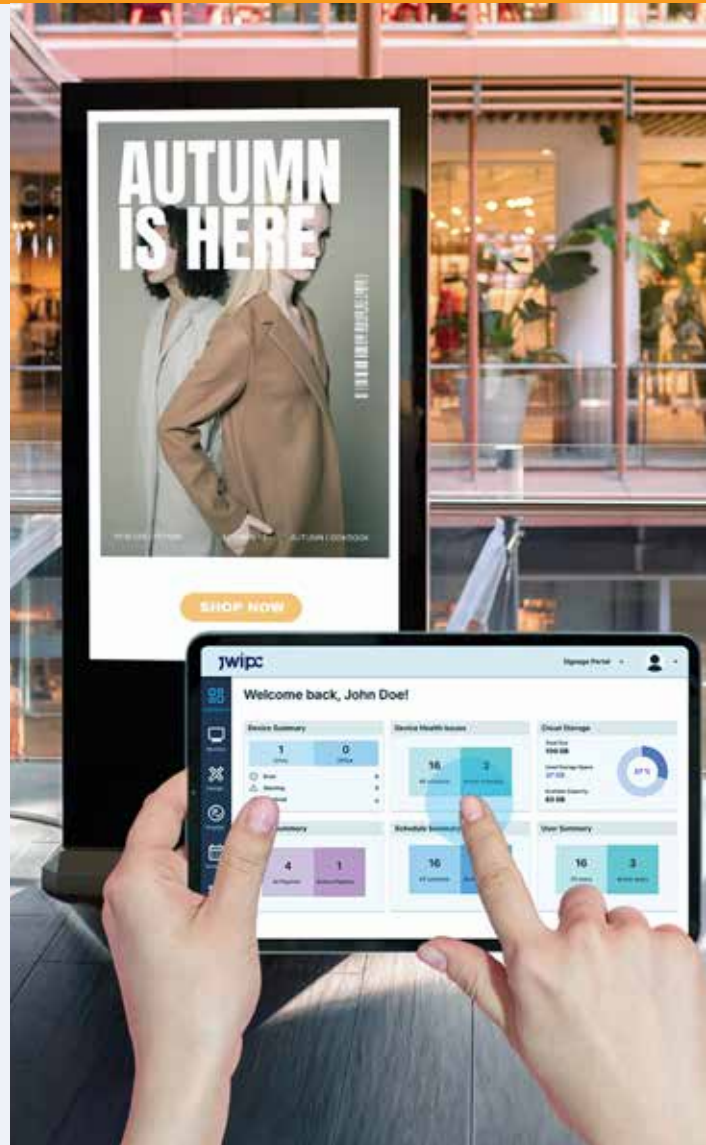

The Ultimate Digital Signage Management System

Manage Smarter, Engage Better, Perform Greater.

Everything You Need for a Smarter, Faster Signage

- Remote & Flexible Content Management
- Support for WiFi
- Unlimited Content Looping Playback
- Remote Content Scheduling
- Screen Splicing
- Screen On/Off
- Data Collection & Reporting
- Content Synchronization

Content

Upload

VigitSIGN Content Management System

Cloud

Digital Signage

Effortlessly Track, Analyze & Optimize

Our signage software gives you easy-to-use tools to track performance, improve your content, and keep your hardware running smoothly.

100% Secure CLOUD Based System

Support for Multi-Level User Access

Cloud & Local USB Content Update

Live Layout Preview

Real-Time Hardware & Software Monitoring