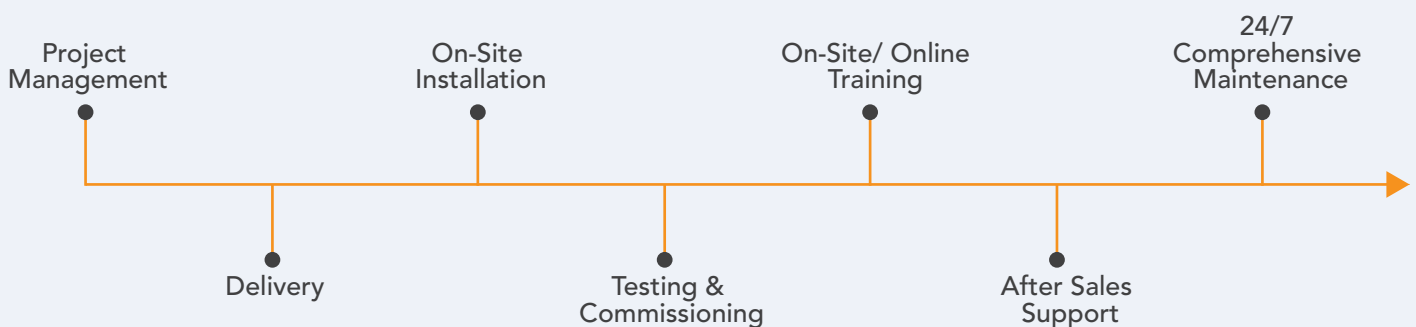

Product Features

Extraordinary Viewing Experience Delivering Vivid Colors & Realistic Images.

Full HD Up to 4K Resolution

Brightness Up to 800 Nits

Customized Robust & Ruggedized Enclosure

Anti-Rust with Epoxy Power Coating Finishing

100% Secure Cloud Connectivity + VigitSIGN Cloud Signage Perpetual License

Multiple Mounting Option (Floor Mounting / Free Standing / Castor Wheel)

Real-time Hardware & Software Monitoring

Software Integration

VigitADMIN

- Cloud Digital Signage

VigitSIGN

- Cloud Centralized Management Software

VigitEYE

Optional

- Easy data tracking, eliminating the need for manual monitoring
- Audience Gender

- Audience View Time Interval (By Face Recognition)
- Audience Group

One Stop Solution

From A to Z, We've got your needs covered.